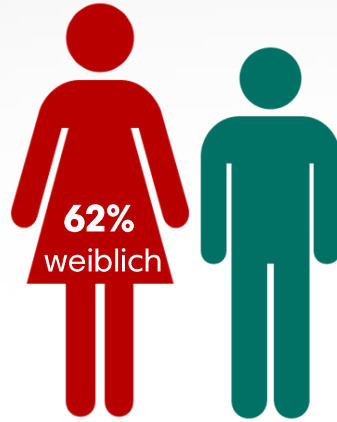

KEYFACTS

6,9 Mio.
Abo-Haushalte

39 Mio.
TV-Haushalte
Deutschland

E 30-49
Kernzielgruppe

1,8 Mio.
Reichweite
*Ø kumulierte monatliche
Nettoreichweite (3-3 Uhr)*

Top 3 Shows 2018*:

1. Major Crimes
2. Monk
3. Game of Thrones

Empfangbar über:    

Source Distribution: Monthly Distribution Report May 18; GAS: Internal Report May 18 (prom. + pay. subs incl. Mobile TV; SD+HD)
Source: AGF in cooperation with GfK, videoScope 1.1, pay-TV Universe; ind. 30-49y., 01.01.-30.06.2018, gender split based on 3+, Reach based on ind. 14-59y.; *only shows with 4 or more broadcasts, ranked by TVR